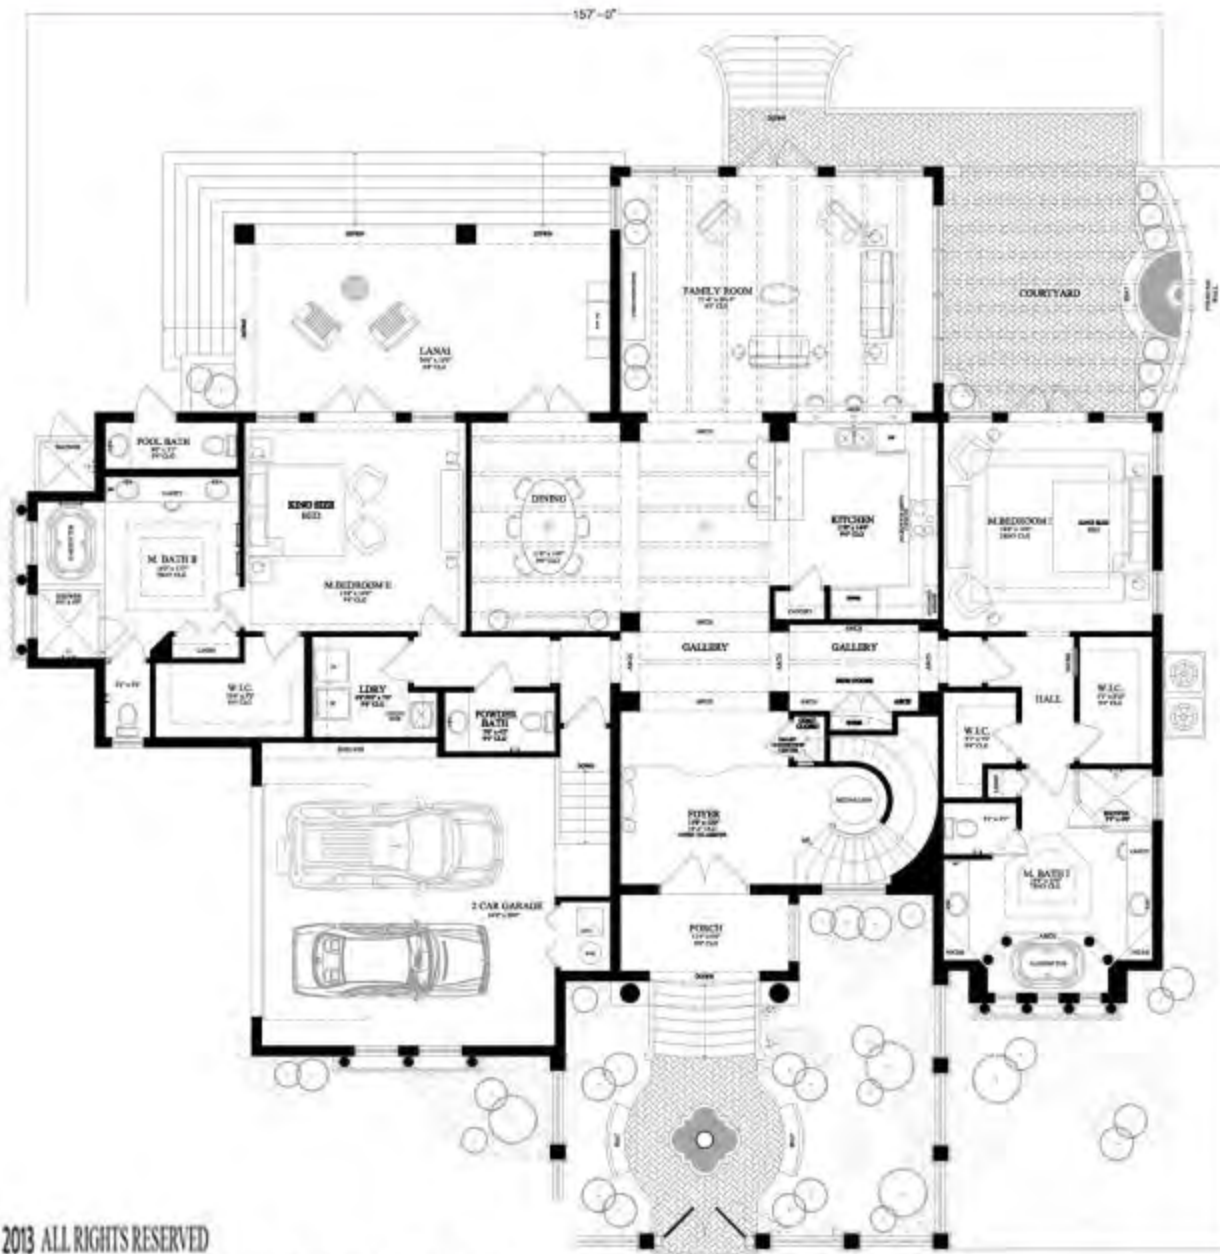

Mande

3,781 Sq. Ft. Living Area

5 Bedrooms • 4 Baths • Two 1/2 Baths • 2 Car Garage
• Formal Dining

Living Area3,781 sq. ft.
Garage Area.....508 sq. ft.
Porches Area78 sq. ft.
Terrace Area650 sq. ft.
Lanai Area.....338 sq. ft.

Total5,355 sq. ft.
Courtyards Area.....817 sq. ft.

1ST FLOOR PLAN

2ND FLOOR PLAN

© 2013 ALL RIGHTS RESERVED

THESE DRAWINGS ARE COPY RIGHT PROTECTED AND MAY NOT BE REPRODUCED, BE IT IN WHOLE OR IN PART, FOR ANY PURPOSE WITHOUT THE EXPRESS WRITTEN CONSENT OF CASTILLO HOUSING CORPORATION.
www.CastilloHousing.com