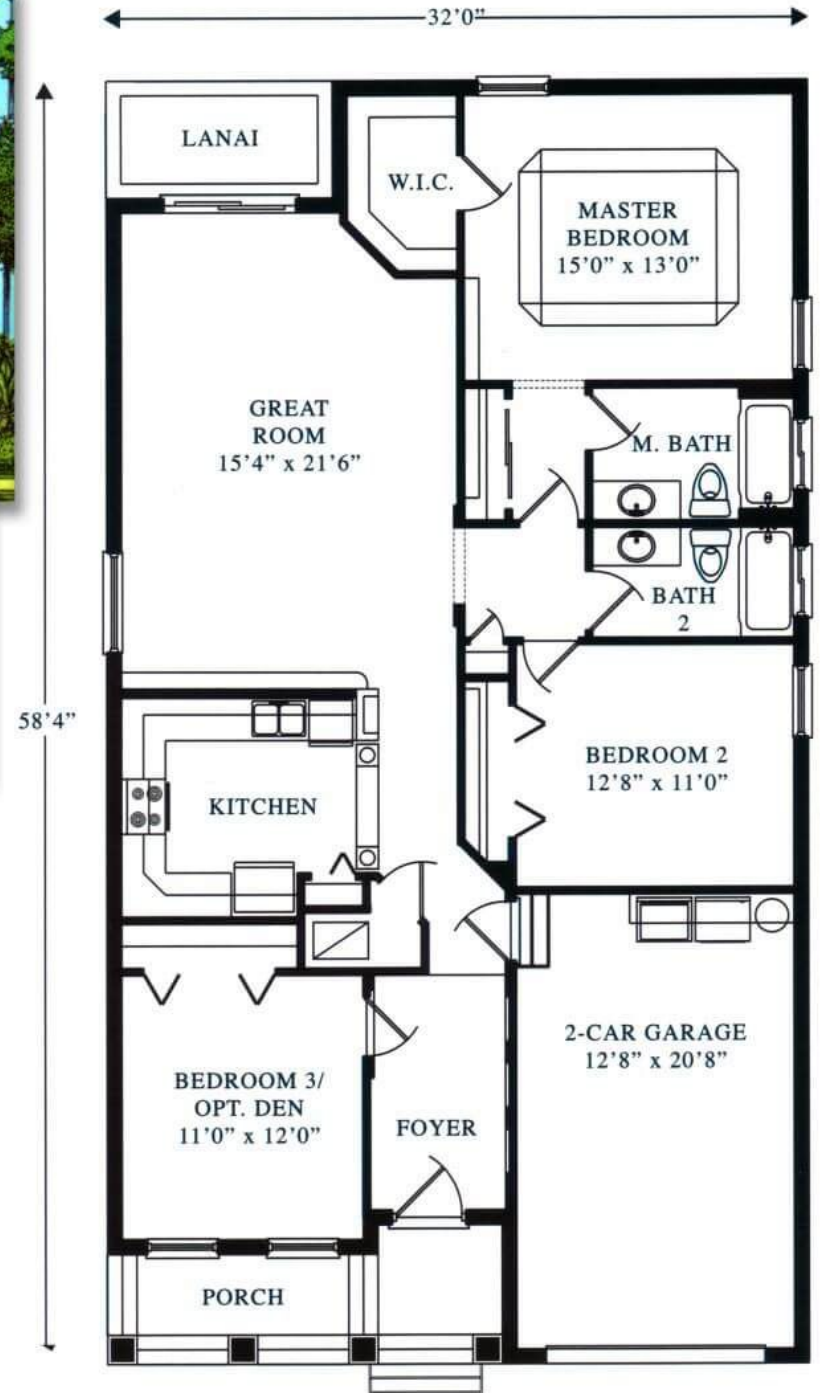

Charleston

1,425 Sq. Ft. Living Area

3 Bedrooms . 2 Baths . 1 Car Garage

Living Area1,425 sq. ft.
Lanai 55 sq. ft.
Front Porch98 sq. ft.
Garage289 sq. ft.

Total1,867 sq. ft.

www.CastilloHousing.com . 813-876-8433

FLOOR PLAN