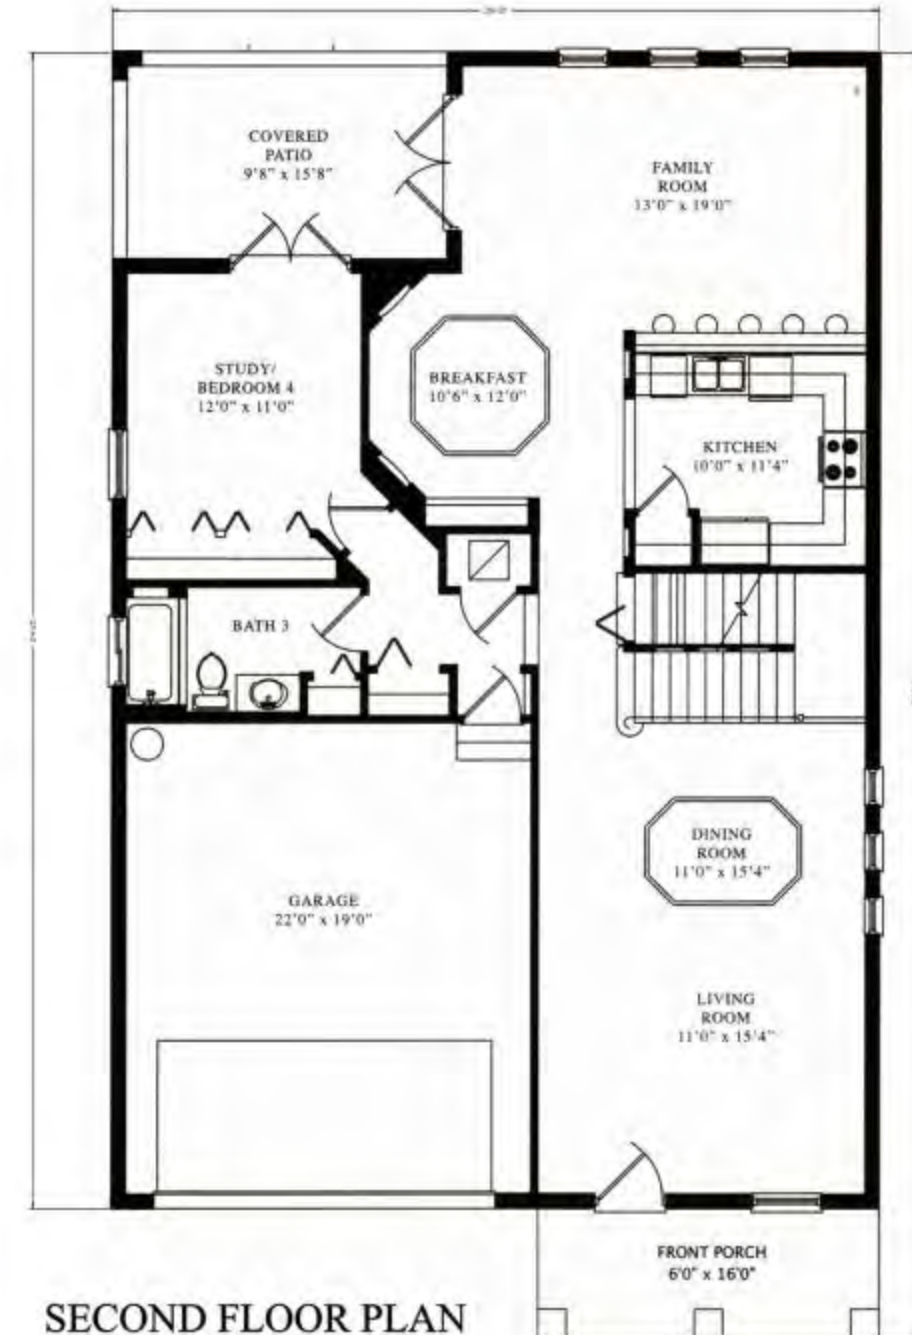

# Habana

3,285 Sq. Ft. Living Area

4 Bedrooms • 3.5 Baths • 2 Car Garage

Living Area .....3,285 sq. ft.

Garage Area.....442 sq. ft.

Front Porche.....96 sq. ft.

Patio.....161 sq. ft.

Total .....3,984 sq. ft.

FIRST FLOOR PLAN

SECOND FLOOR PLAN

[www.CastilloHousing.com](http://www.CastilloHousing.com)

813-876-8433

© 2013 ALL RIGHTS RESERVED

THESE DRAWINGS ARE COPY RIGHT PROTECTED AND MAY NOT BE REPRODUCED, BE IT IN WHOLE OR IN PART, FOR ANY PURPOSE WITHOUT THE EXPRESS WRITTEN CONSENT OF CASTILLO HOUSING CORPORATION.  
[www.CastilloHousing.com](http://www.CastilloHousing.com)