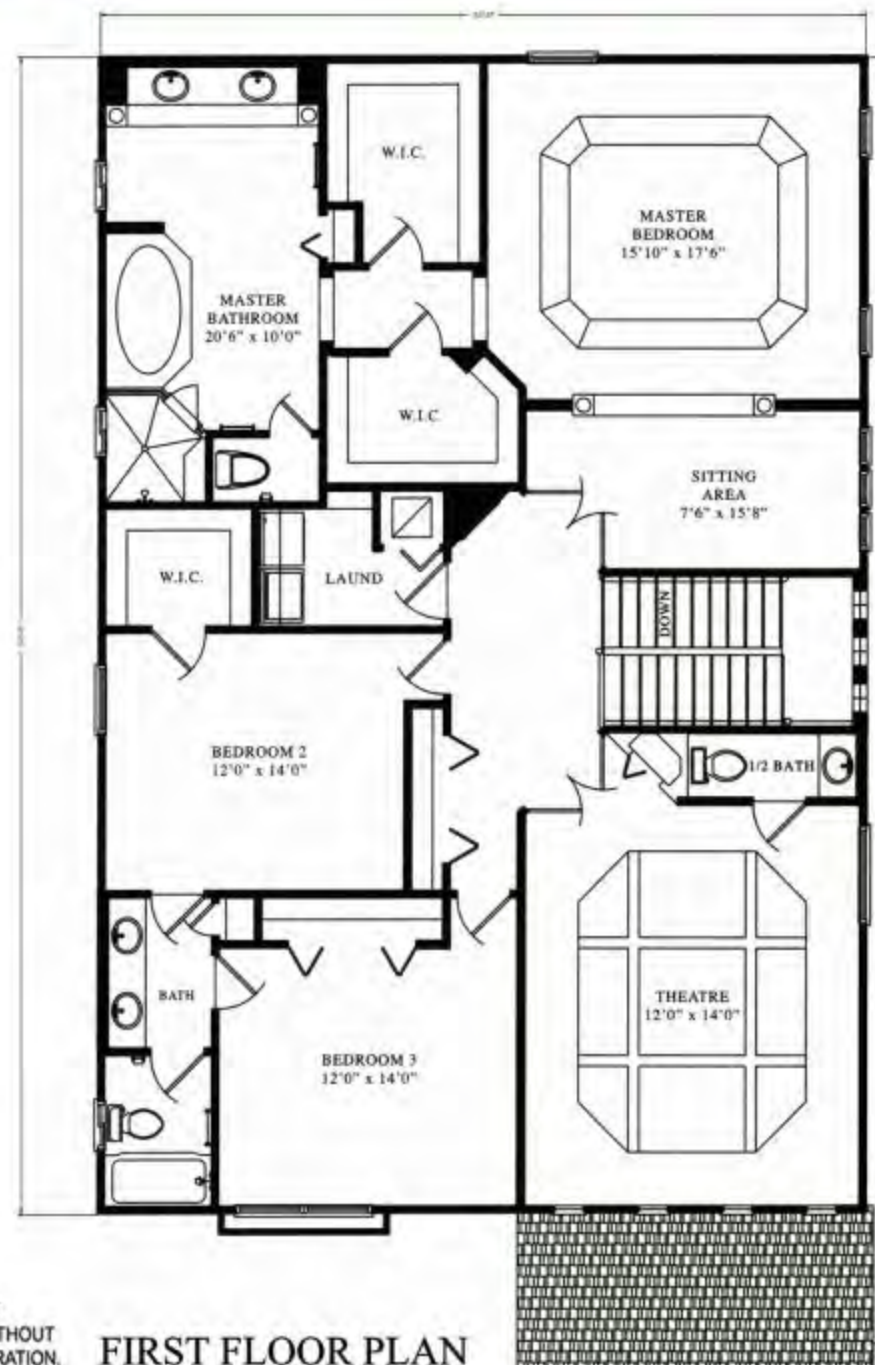

# Habana

3,285 Sq. Ft. Living Area

4 Bedrooms • 3.5 Baths • 2 Car Garage

Living Area .....3,285 sq. ft.

Garage Area.....442 sq. ft.

Front Porche.....96 sq. ft.

Patio.....161 sq. ft.

Total .....3,984 sq. ft.

FIRST FLOOR PLAN

SECOND FLOOR PLAN

[www.CastilloHousing.com](http://www.CastilloHousing.com)

813-876-8433

© 2013 ALL RIGHTS RESERVED

THESE DRAWINGS ARE COPY RIGHT PROTECTED AND MAY NOT BE REPRODUCED, BE IT IN WHOLE OR IN PART, FOR ANY PURPOSE WITHOUT THE EXPRESS WRITTEN CONSENT OF CASTILLO HOUSING CORPORATION.  
[www.CastilloHousing.com](http://www.CastilloHousing.com)