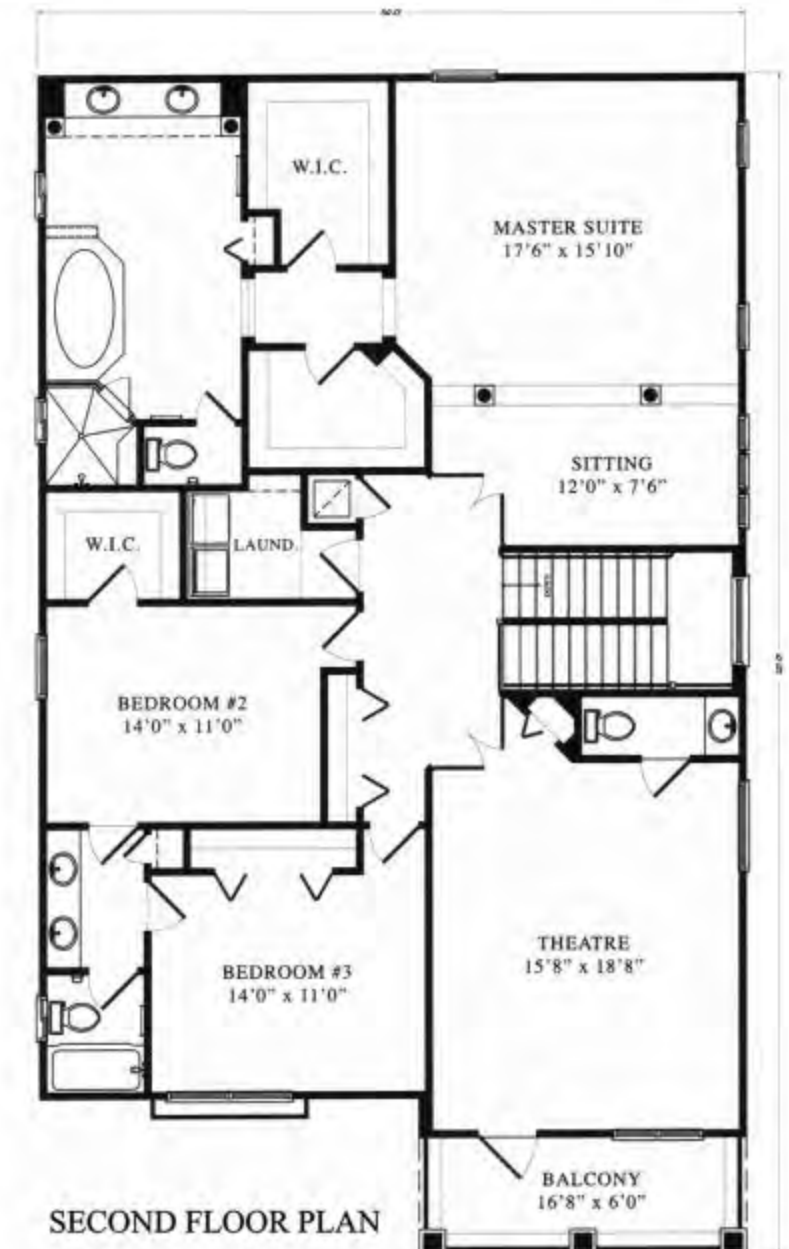

# Santa Clara

3,168 Sq. Ft. Living Area  
 3-4 Bedrooms • 3.5 Baths • Theatre • 2 Car Garage

Living Area .....	3,168 sq. ft.
Patio .....	161 sq. ft.
Front Porche.....	100 sq. ft.
Grage .....	406 sq. ft.
<hr/>	
Total .....	3,835 sq. ft.