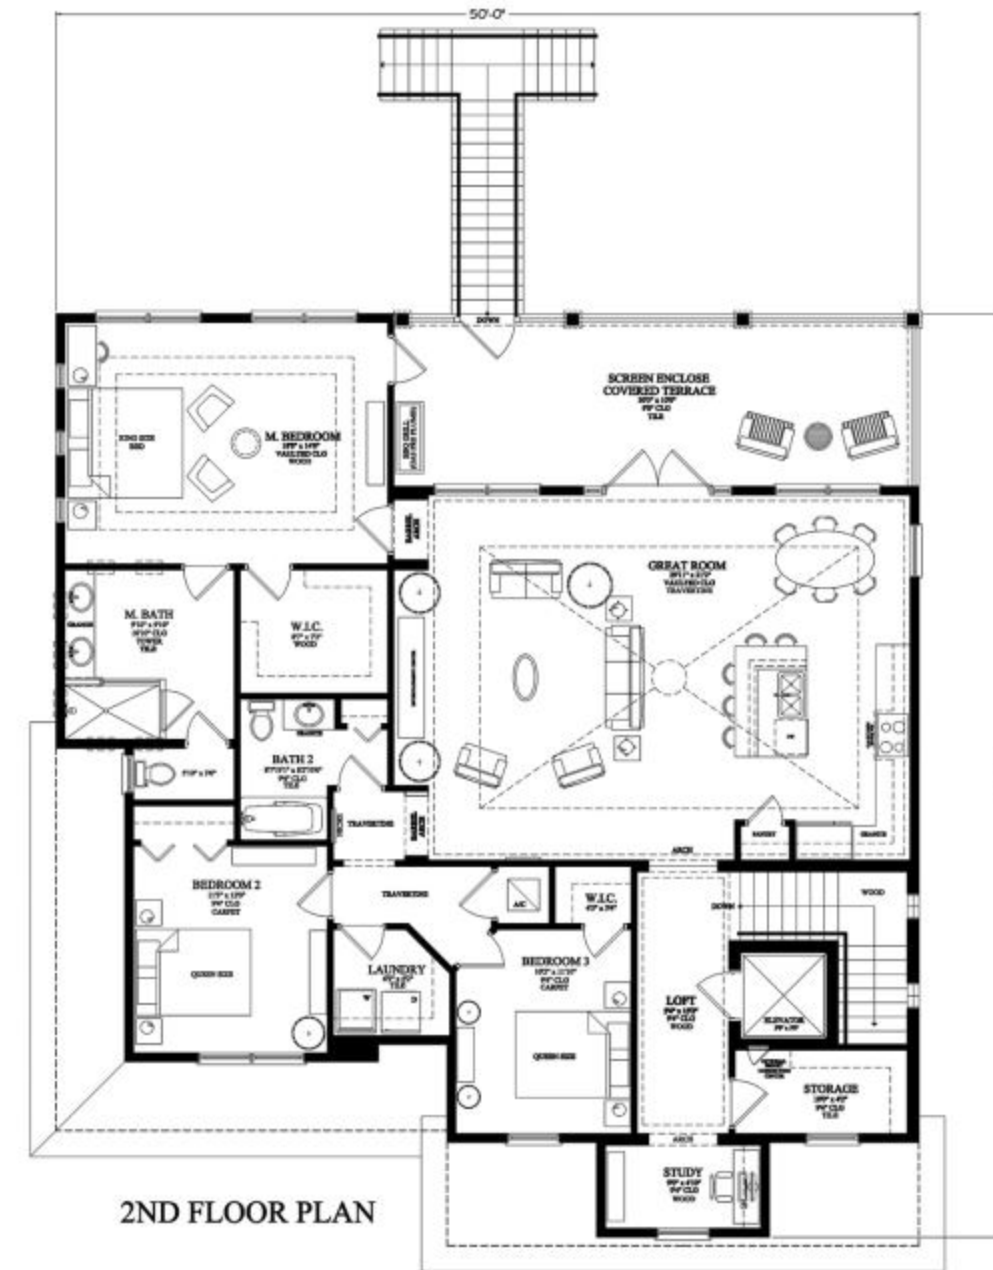

*Victoria*  
 2,879 Sq. Ft. Living Area  
 3 Bedrooms • 3 Baths • 3 Car Garage •  
 Office - OPT Bedroom

Living Area .....2,879 sq. ft.  
 Garage Area.....1,071 sq. ft.  
 Porches Area .....468 sq. ft.  
 Covered Terrace Area .....304 sq. ft.

---

Total .....4,722 sq. ft.

[www.CastilloHousing.com](http://www.CastilloHousing.com)  
 813-876-8433

© 2013 ALL RIGHTS RESERVED  
 THESE DRAWINGS ARE COPY RIGHT PROTECTED AND MAY NOT BE  
 REPRODUCED, BE IT IN WHOLE OR IN PART, FOR ANY PURPOSE WITHOUT  
 THE EXPRESS WRITTEN CONSENT OF CASTILLO HOUSING CORPORATION.  
[www.CastilloHousing.com](http://www.CastilloHousing.com)