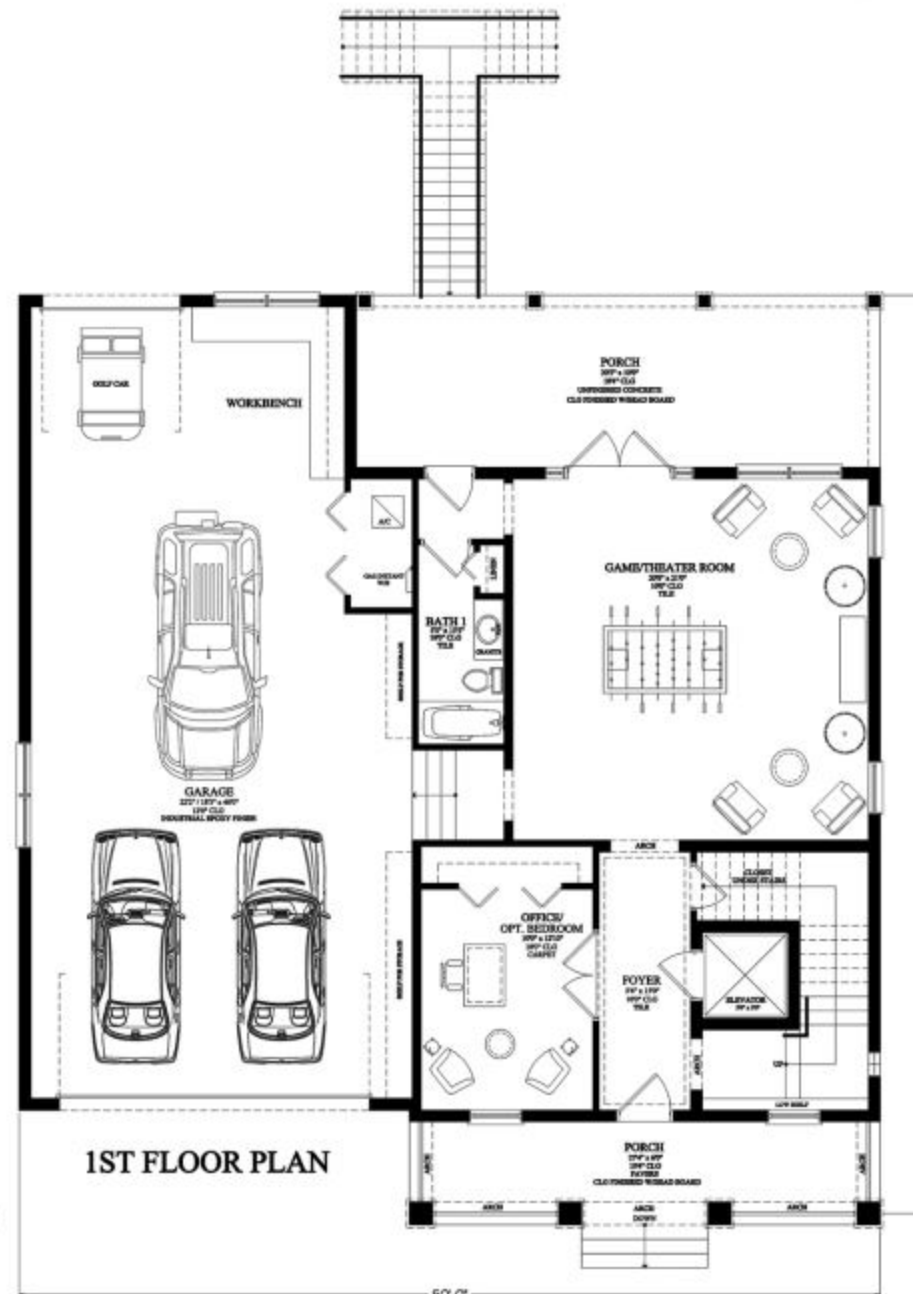

*Victoria*  
 2,879 Sq. Ft. Living Area  
 3 Bedrooms • 3 Baths • 3 Car Garage •  
 Office - OPT Bedroom

Living Area .....2,879 sq. ft.  
 Garage Area.....1,071 sq. ft.  
 Porches Area .....468 sq. ft.  
 Covered Terrace Area .....304 sq. ft.

---

Total .....4,722 sq. ft.

[www.CastilloHousing.com](http://www.CastilloHousing.com)  
 813-876-8433

© 2013 ALL RIGHTS RESERVED  
 THESE DRAWINGS ARE COPY RIGHT PROTECTED AND MAY NOT BE  
 REPRODUCED, BE IT IN WHOLE OR IN PART, FOR ANY PURPOSE WITHOUT  
 THE EXPRESS WRITTEN CONSENT OF CASTILLO HOUSING CORPORATION.  
[www.CastilloHousing.com](http://www.CastilloHousing.com)