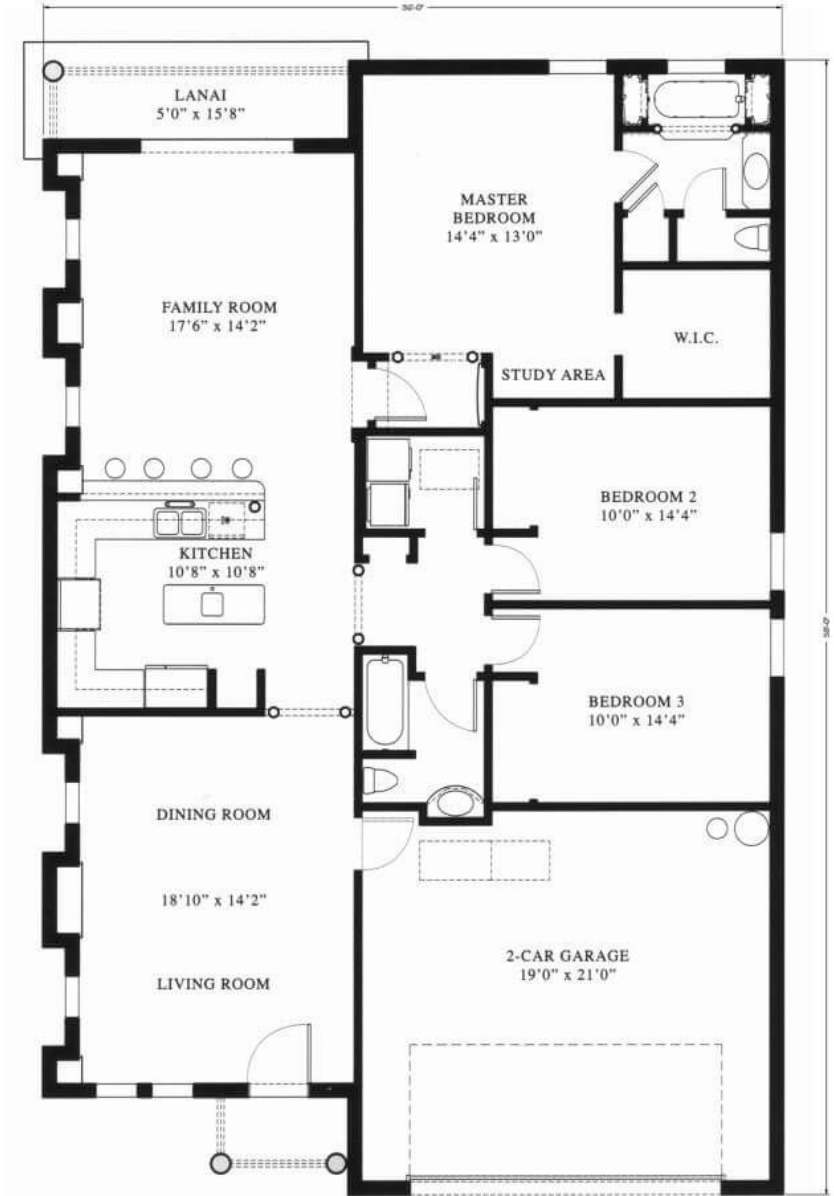

Bellavista

1,613 Sq. Ft. Living Area
3 Bedrooms . 2 Baths . 2 Car Garage

Living Area1,613 sq. ft.
Lanai85 sq. ft.
Entry29 sq. ft.
Garage.....427 sq. ft.

Total2,154 sq. ft.

FLOOR PLAN