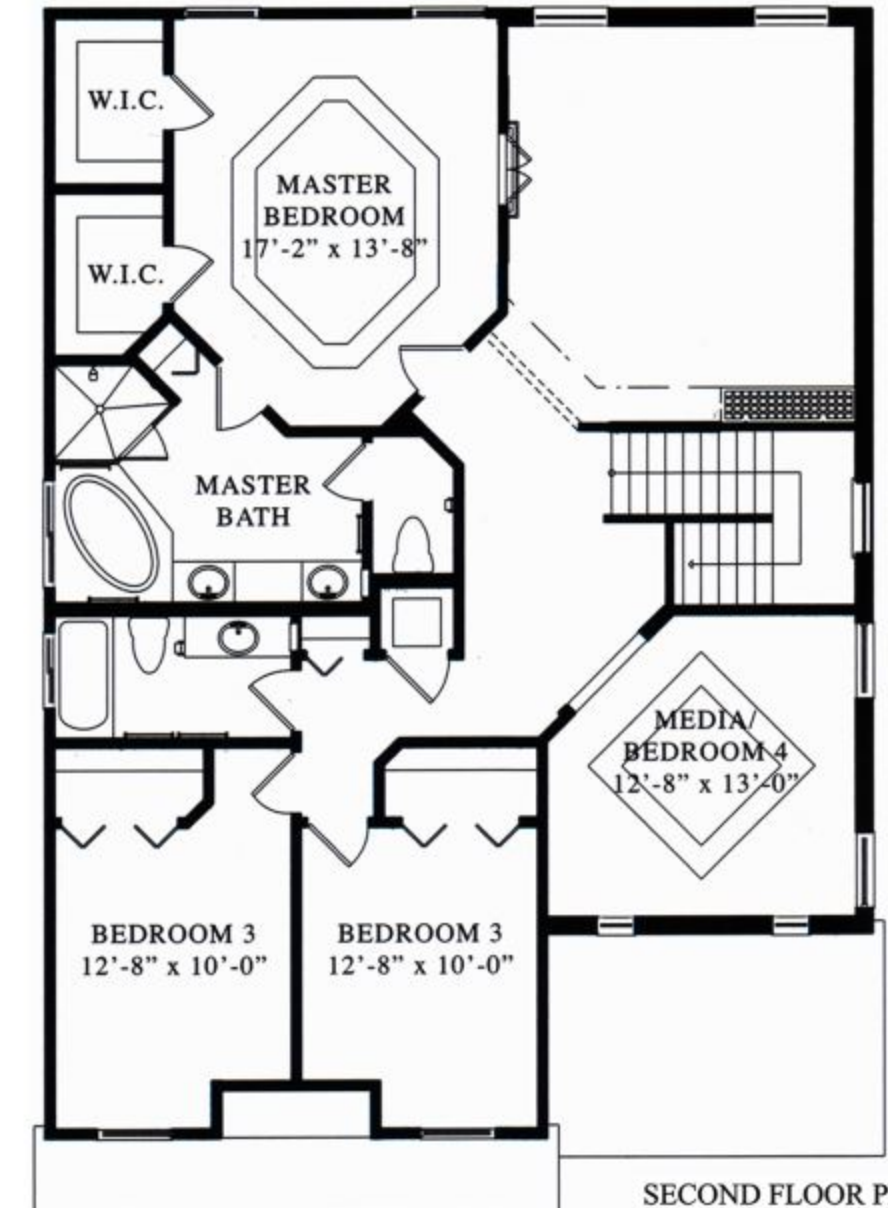

# Savannah

2,259 Sq. Ft. Living Area

3 Bedrooms • 2,5 Baths • Media/OPT. Bedroom • 2 Car Garage

Living Area .....2,259 sq. ft.

Front Porch.....109 sq. ft.

Garage .....433 sq. ft.

Total .....2,801 sq. ft.

Patio .....96 sq. ft.

FIRST FLOOR PLAN

SECOND FLOOR PLAN