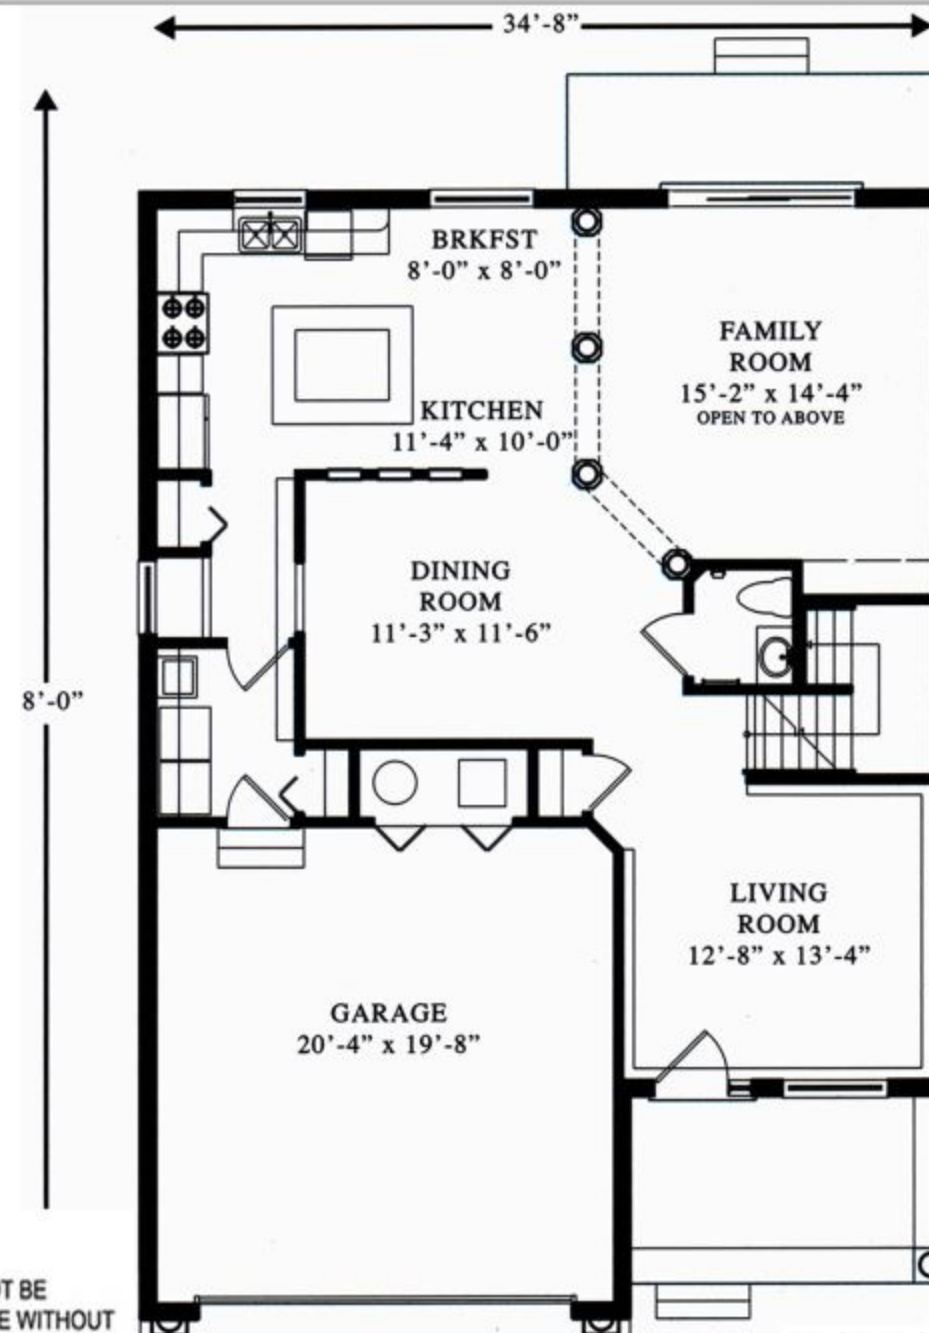

# Savannah

2,259 Sq. Ft. Living Area

3 Bedrooms • 2,5 Baths • Media/OPT. Bedroom • 2 Car Garage

Living Area .....2,259 sq. ft.

Front Porch.....109 sq. ft.

Garage .....433 sq. ft.

Total .....2,801 sq. ft.

Patio .....96 sq. ft.

FIRST FLOOR PLAN

SECOND FLOOR PLAN