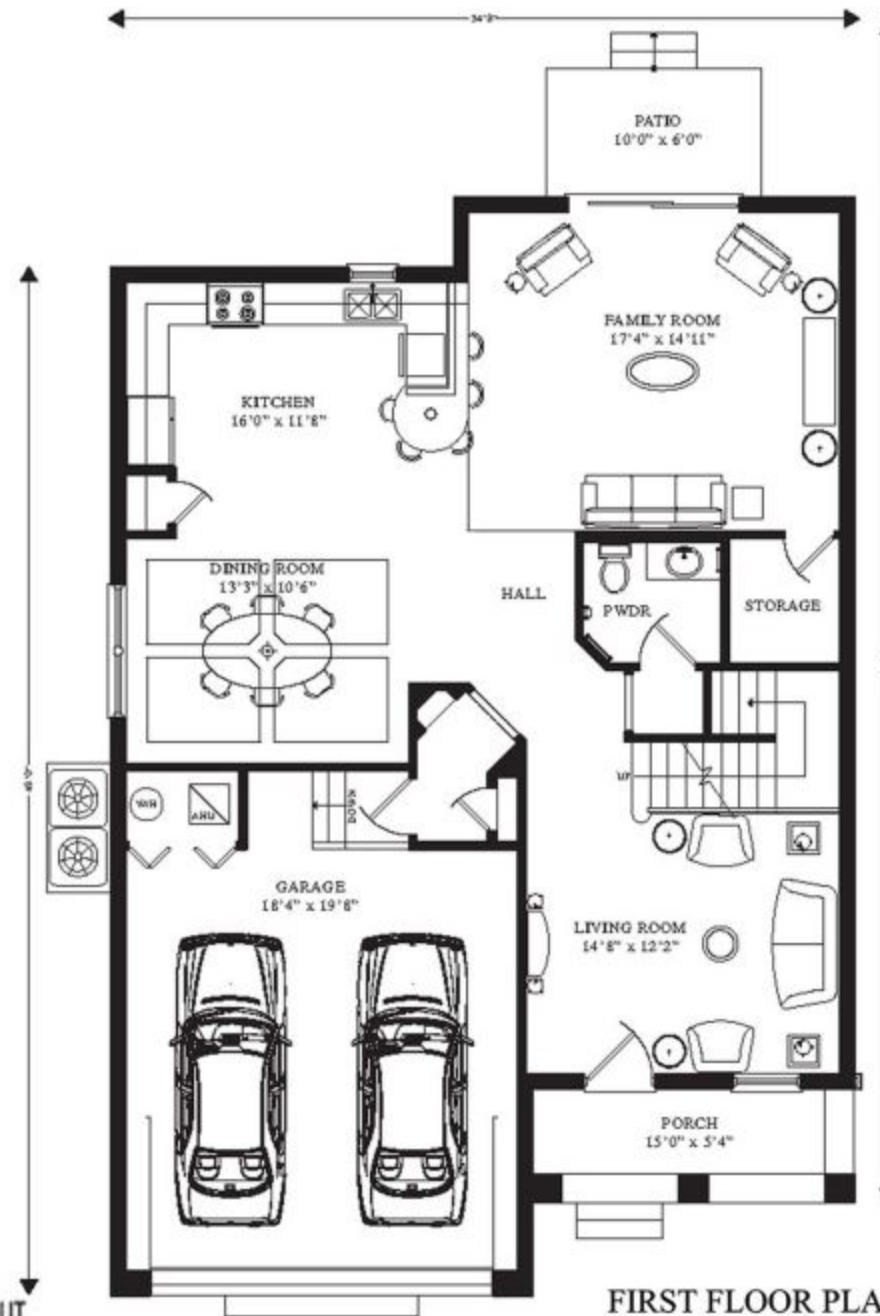

Doral

2,390 Sq. Ft. Living Area

3 Bedrooms • 2 1/2 Baths • 2 Car Garage

Living Area2,390 sq. ft.

Garage Area.....445 sq. ft.

Porch Area174 sq. ft.

Total3,009 sq. ft.

www.CastilloHousing.com
813-876-8433