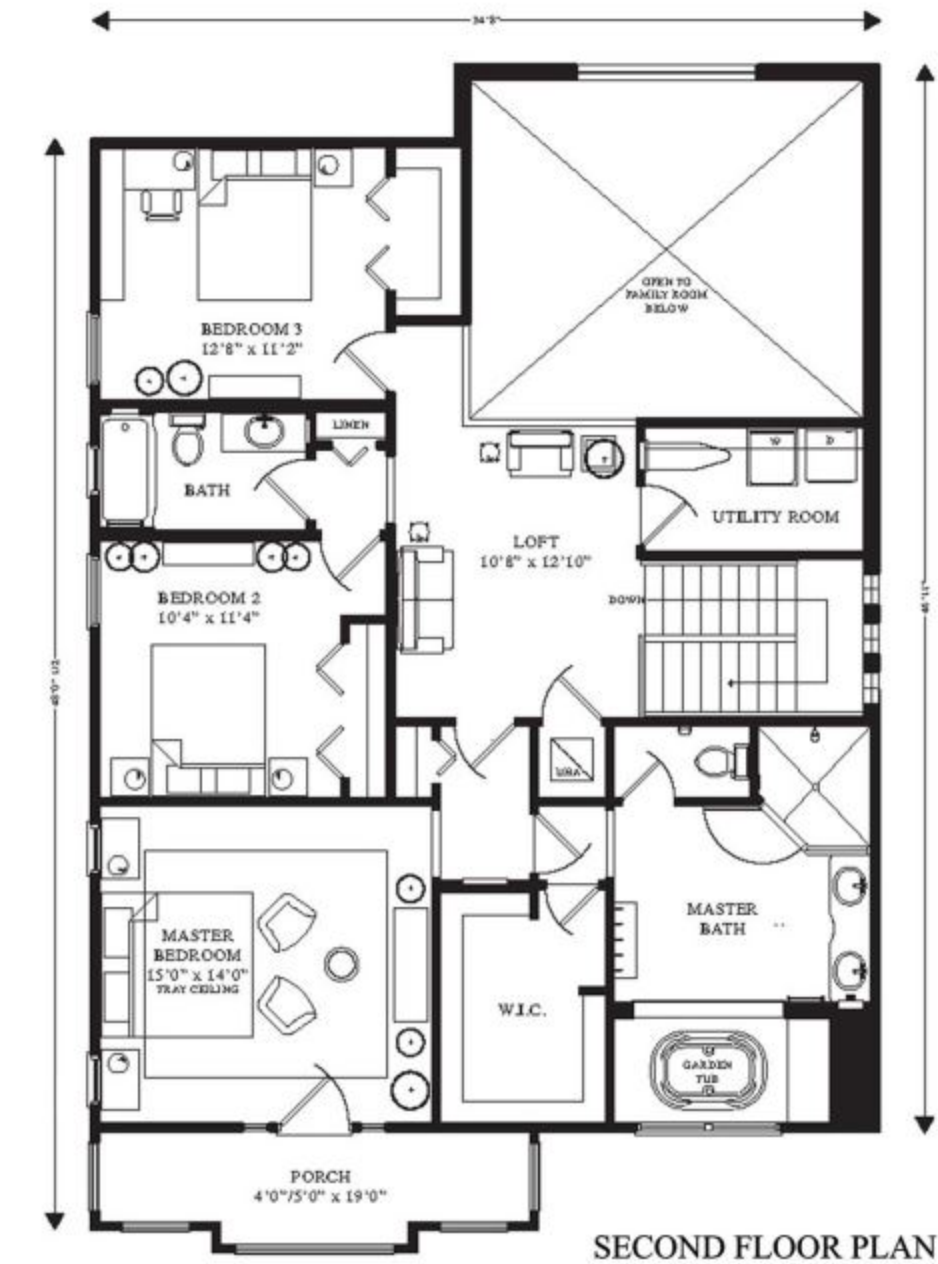

Doral

2,390 Sq. Ft. Living Area

3 Bedrooms • 2 1/2 Baths • 2 Car Garage

Living Area2,390 sq. ft.

Garage Area.....445 sq. ft.

Porch Area174 sq. ft.

Total3,009 sq. ft.

www.CastilloHousing.com
813-876-8433