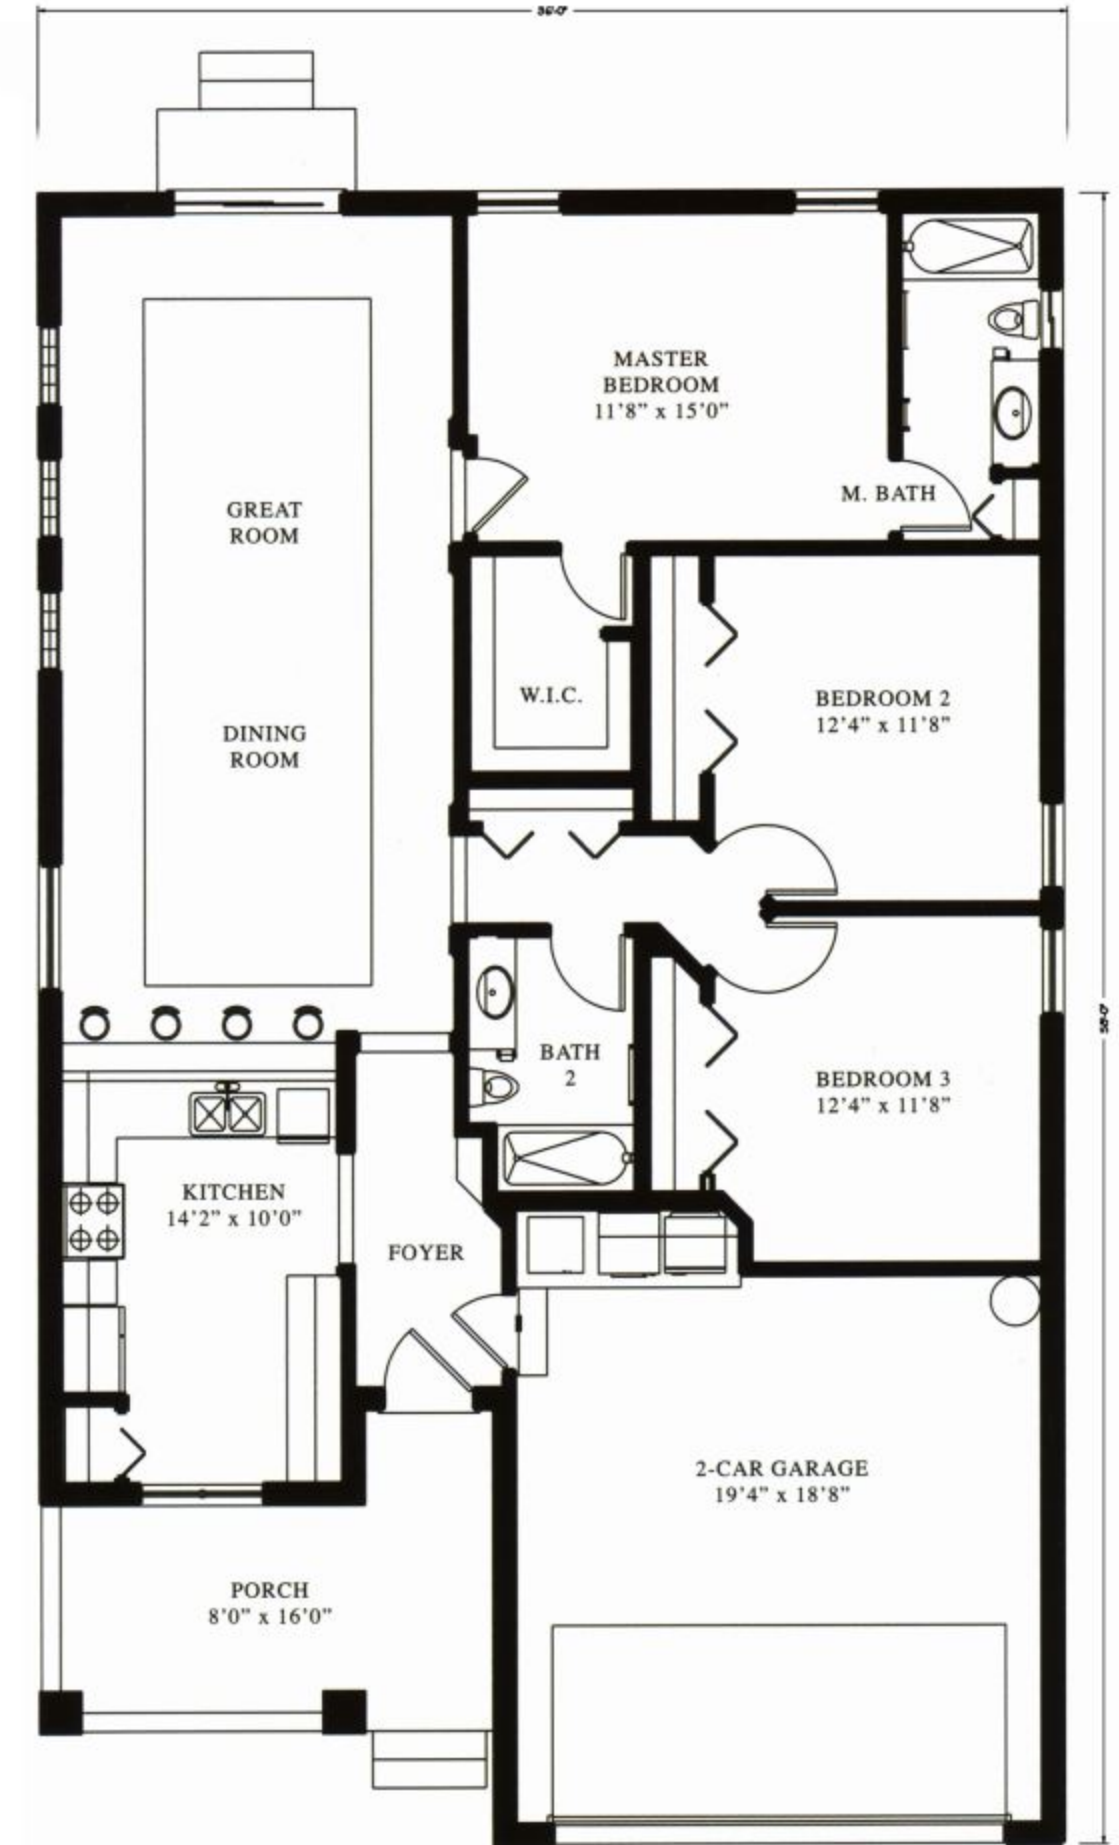

Cordoba

1,468 Sq. Ft. Living Area

3 Bedrooms . 2 Baths . 2 Car Garage

Living Area1,468 sq. ft.
 Front Porch 144 sq. ft.
 Garage 412 sq. ft.

Total2,024 sq. ft

FLOOR PLAN